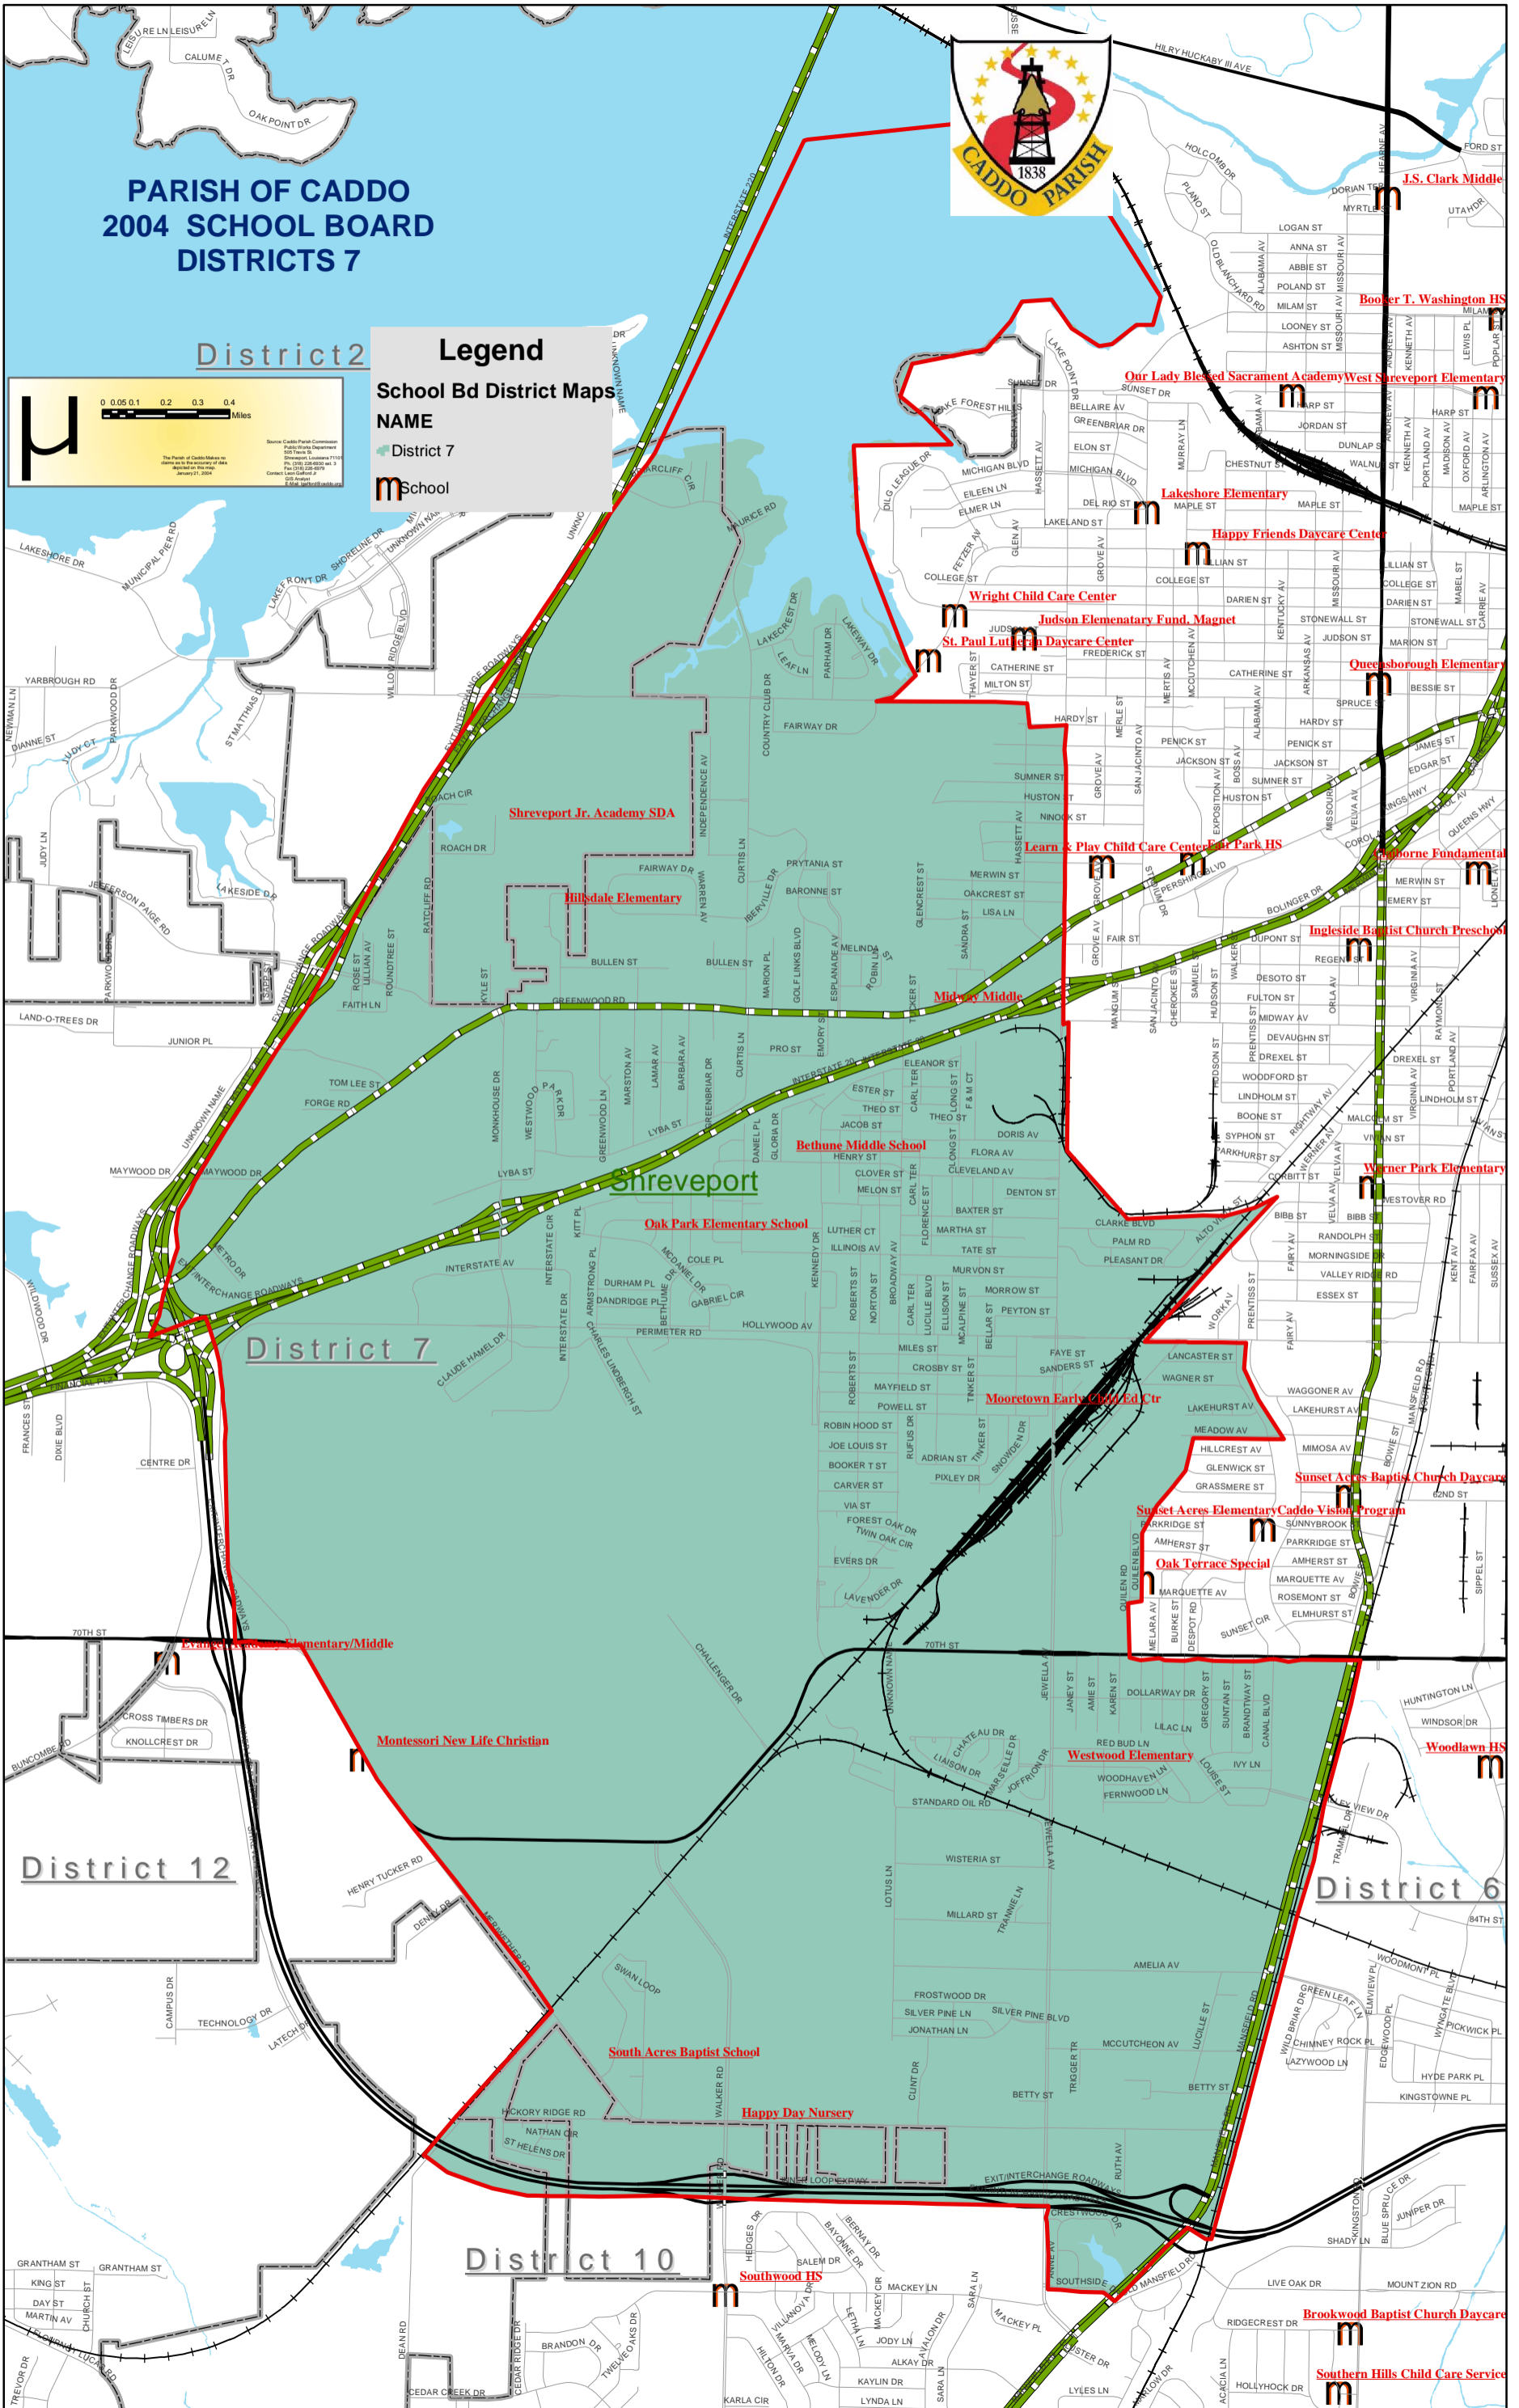

**PARISH OF CADDO
2004 SCHOOL BOARD
DISTRICTS 7**

District 2

Legend

School Bd District Maps
NAME
 m District 7
 m School

Shreveport Jr. Academy SDA

Hillsdale Elementary

Shreveport

Oak Park Elementary School

Bethune Middle School

Midway Middle

Mooretown Early Child Ed Ctr

Westwood Elementary

Southwood HS

South Acres Baptist School

Happy Day Nursery

Woodlawn HS