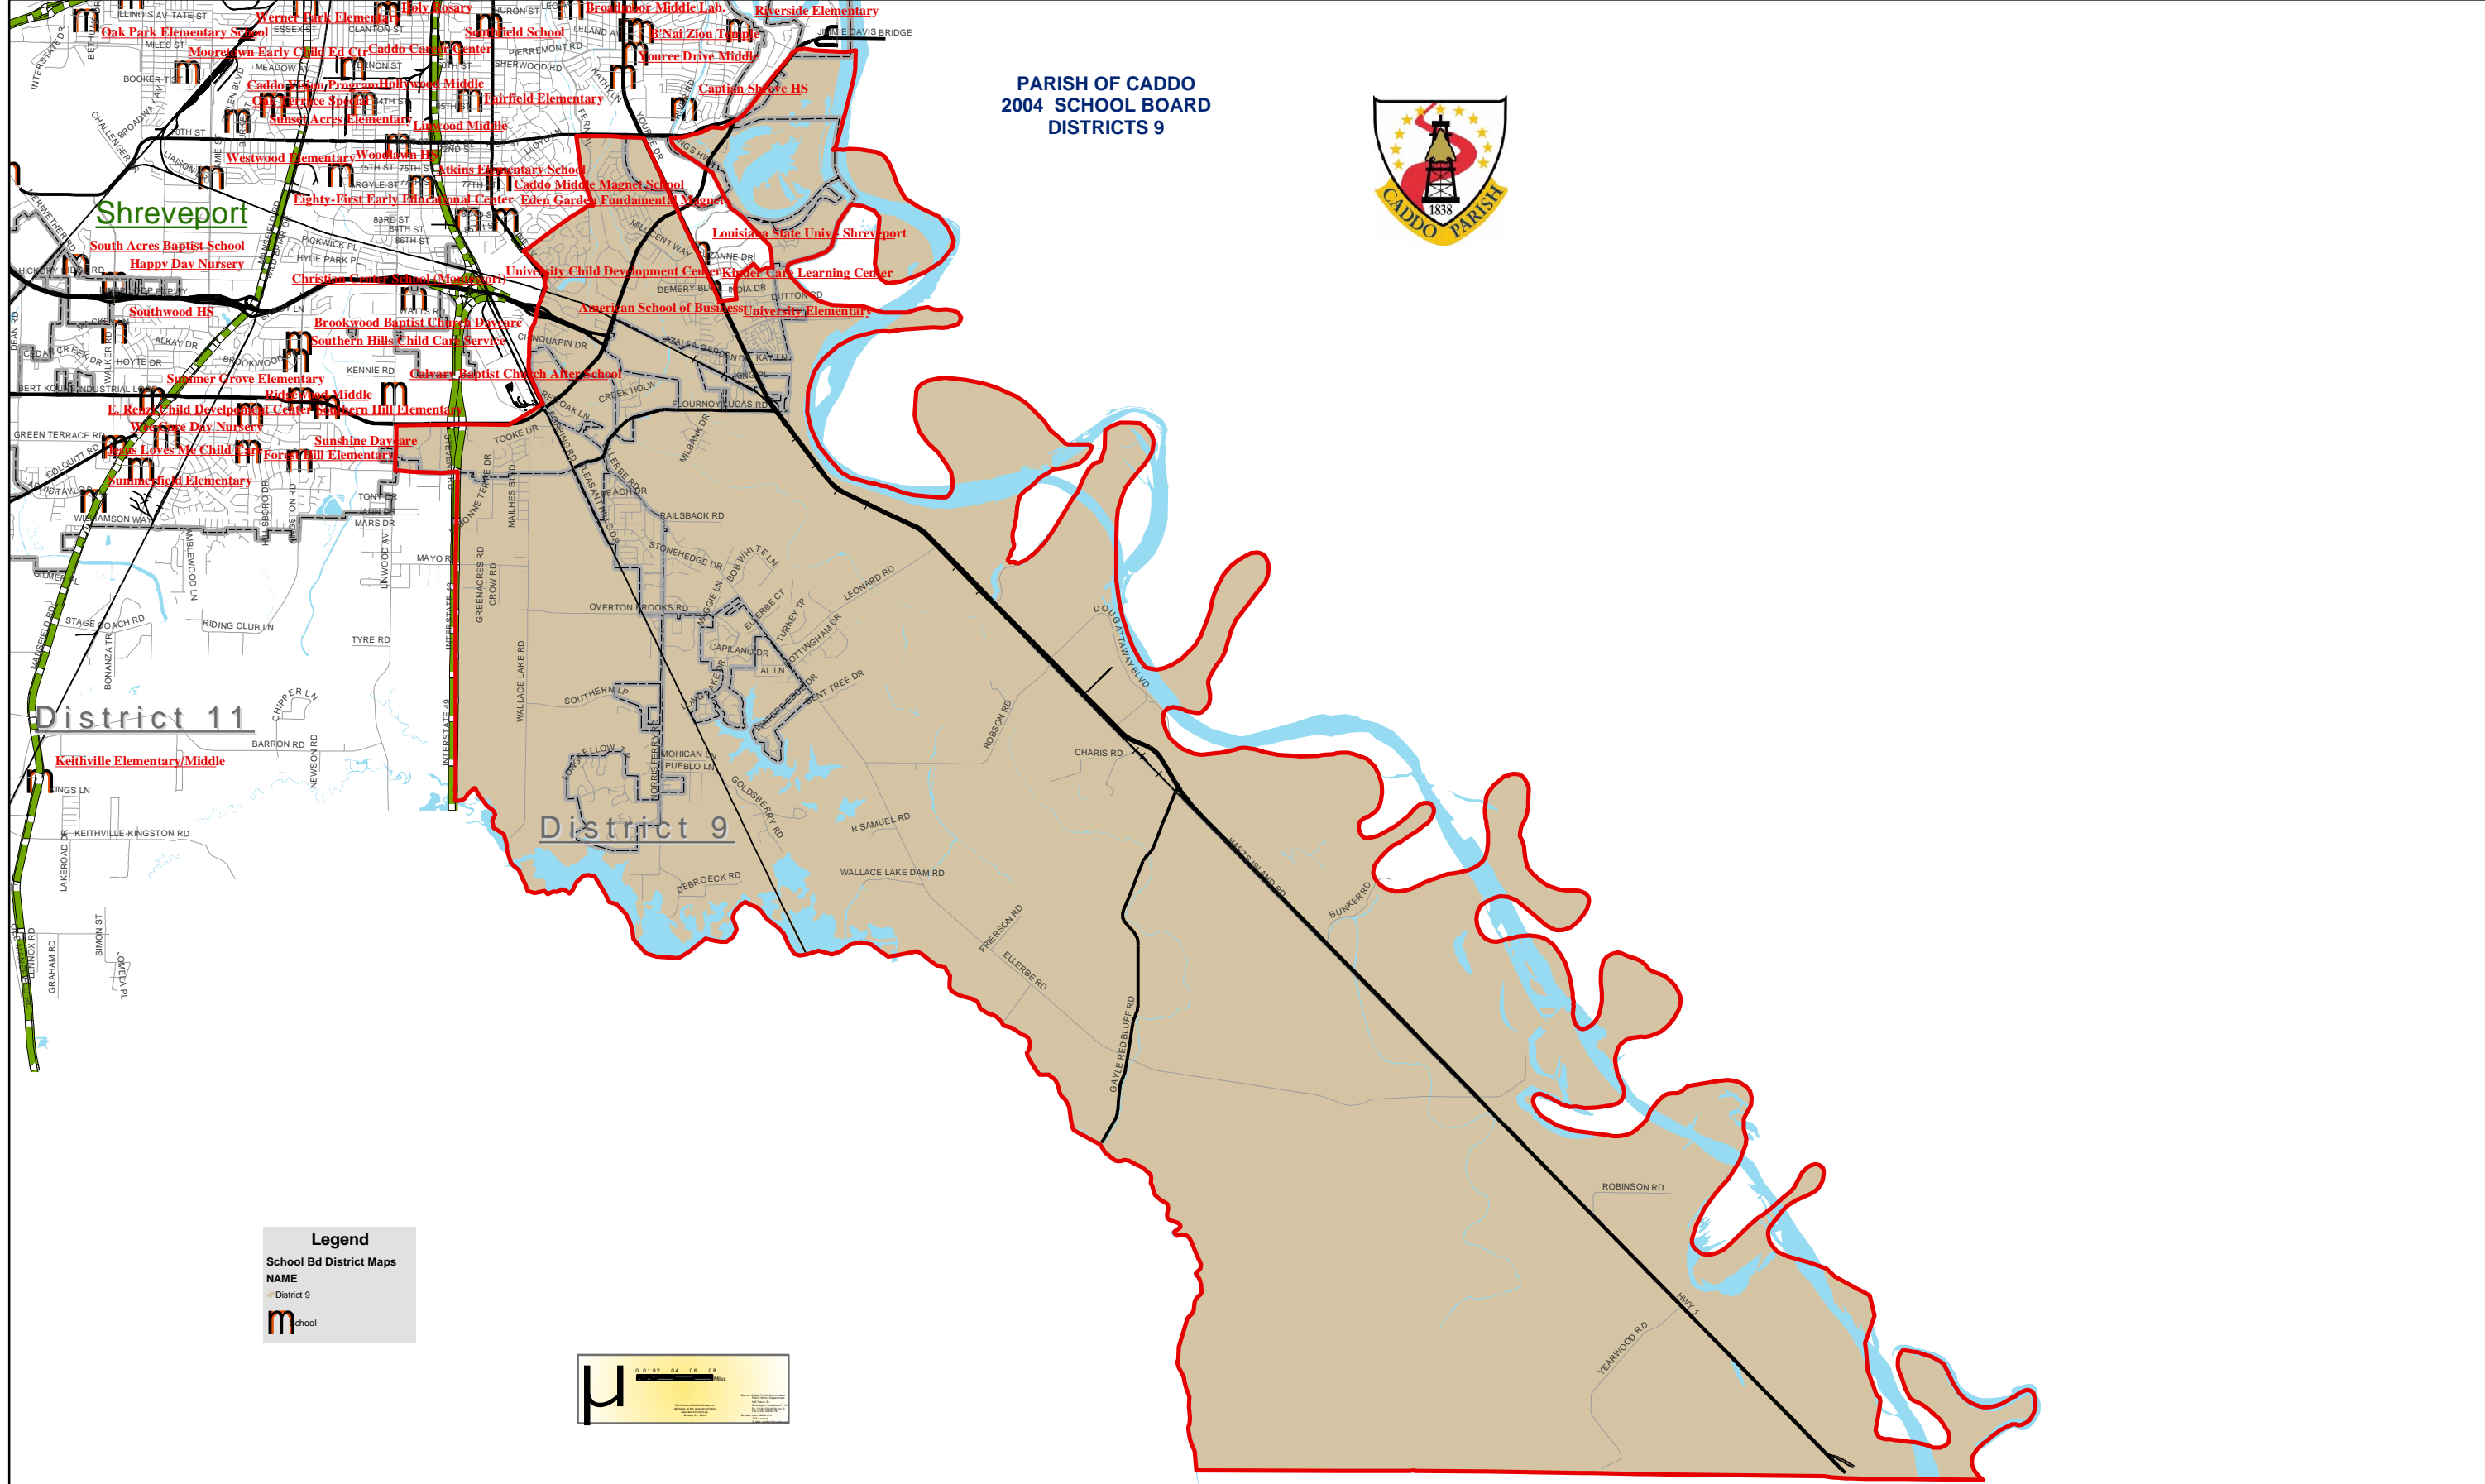

PARISH OF CADDO
2004 SCHOOL BOARD
DISTRICTS 9

Legend
School Bd District Maps
NAME
District 9
m school